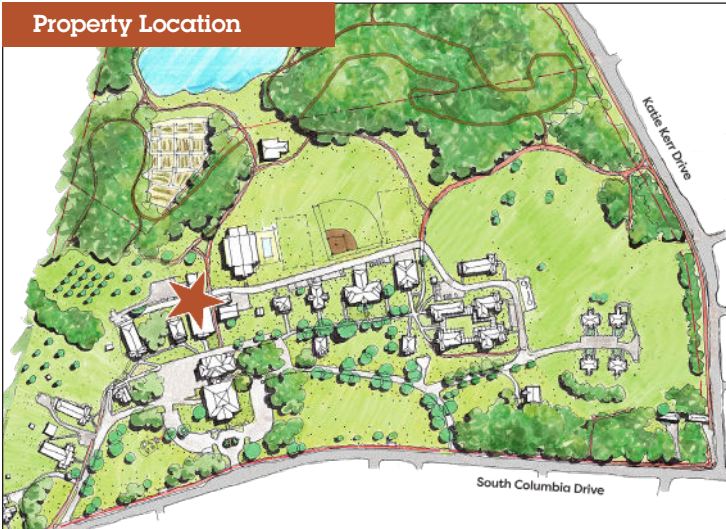

LEGACY PARK FACILITY PROFILE

Hawkins Dining Hall

Property Location

Description

Located at the rear of the Administration building, Hawkins Hall is available for larger meetings and is equipped with tables, chairs, a serving counter, and access to audio/video equipment. Includes a warming kitchen for catering, with ice machine, refrigerator, food warmers, and microwave.

Representative Photos